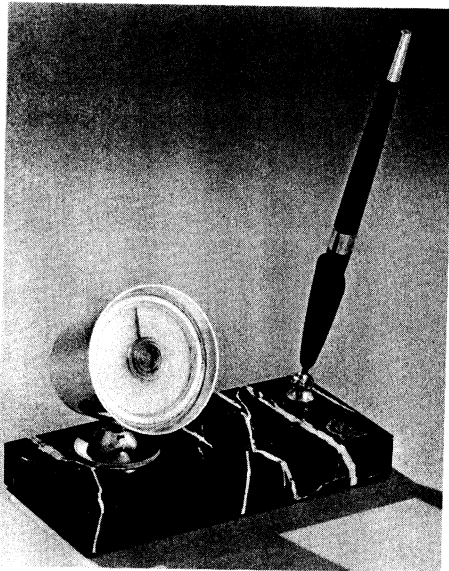

M119 - PEN BASE — THERMOMETER